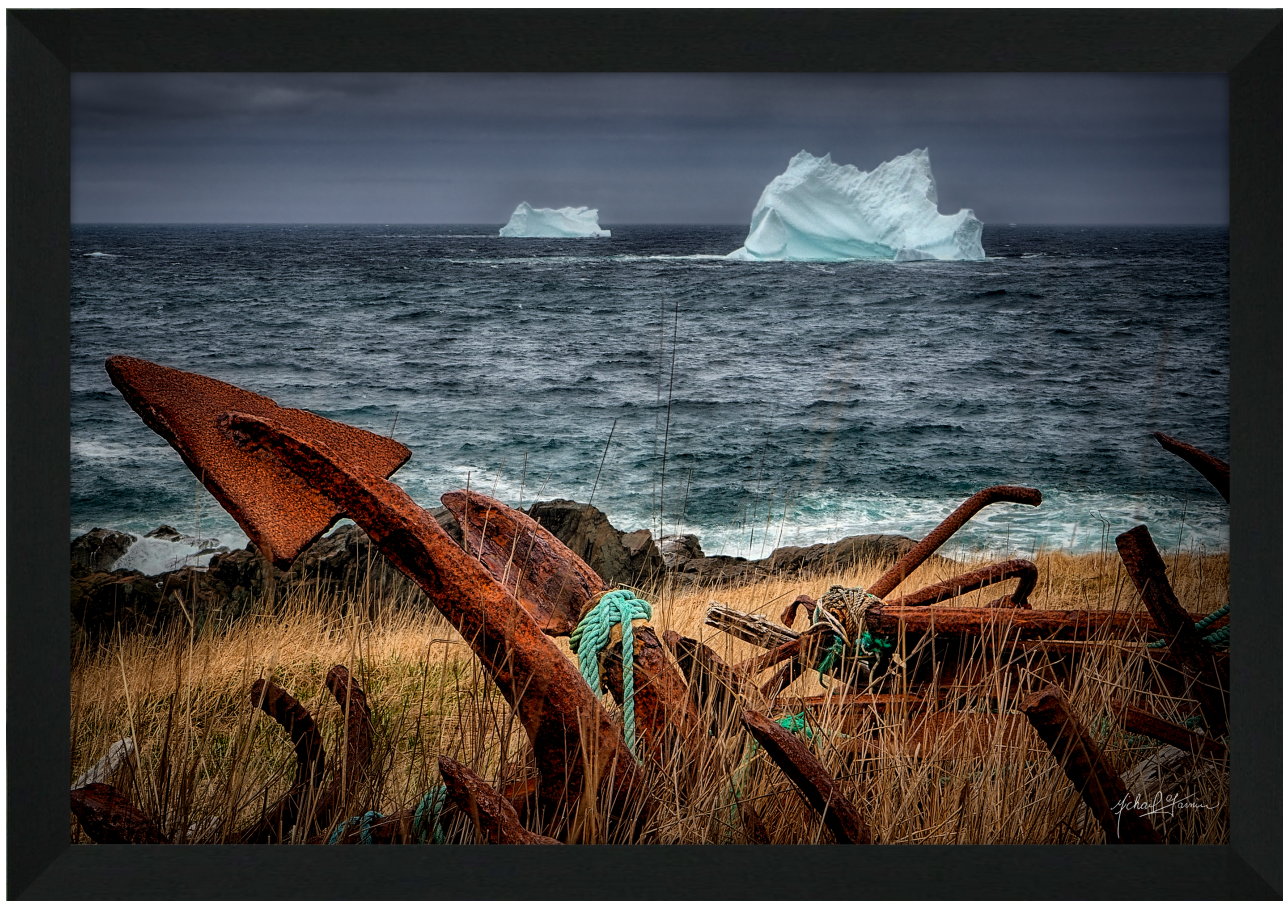

Product Images

Anchor Two Icebergs 2

Description

Printed on canvas - Custom made to order. Allow **2-4 WEEKS** for production