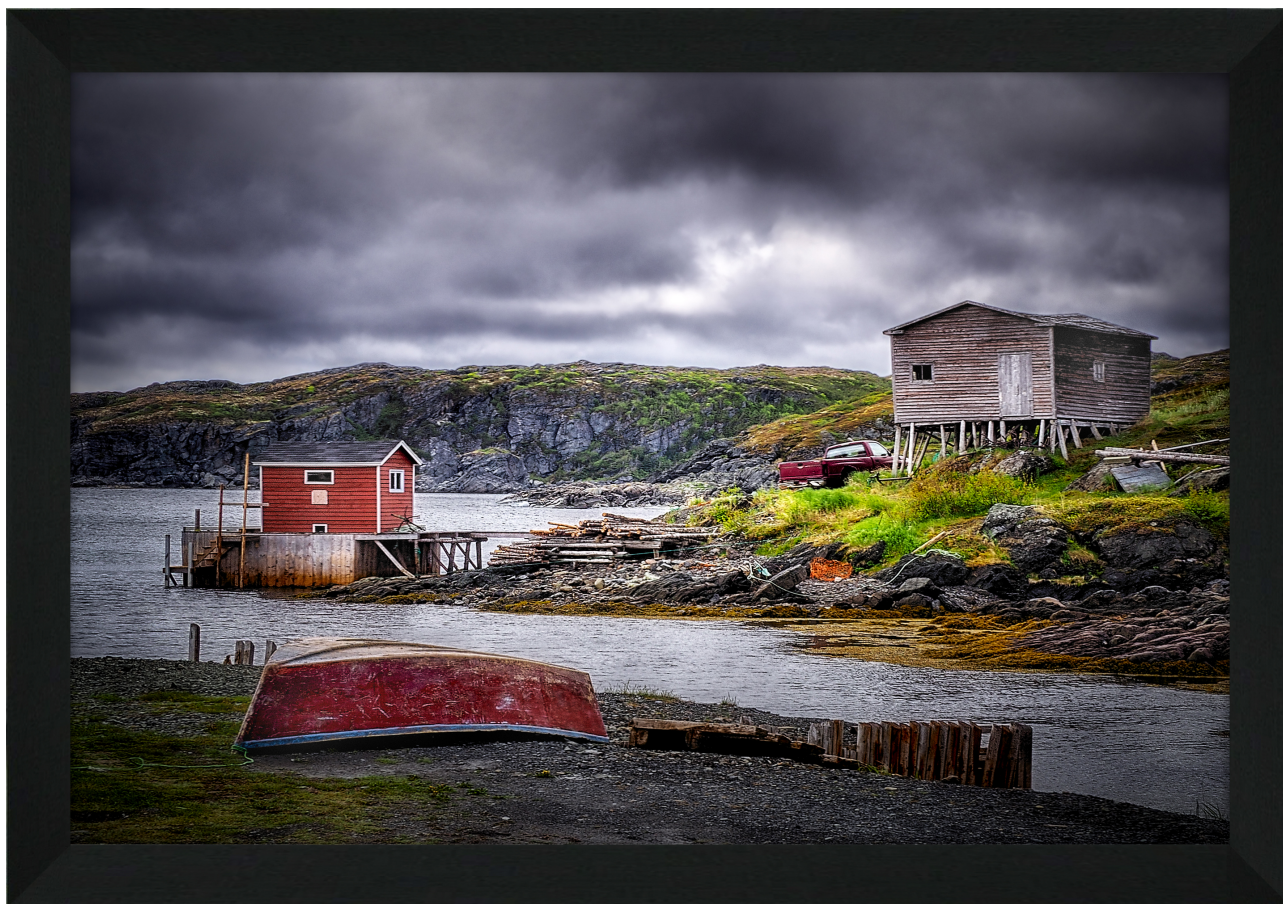

Product Images

Red Stage Red Dory Grey Stage

Description

Printed on canvas - Custom made to order. Allow **2-4 WEEKS** for production