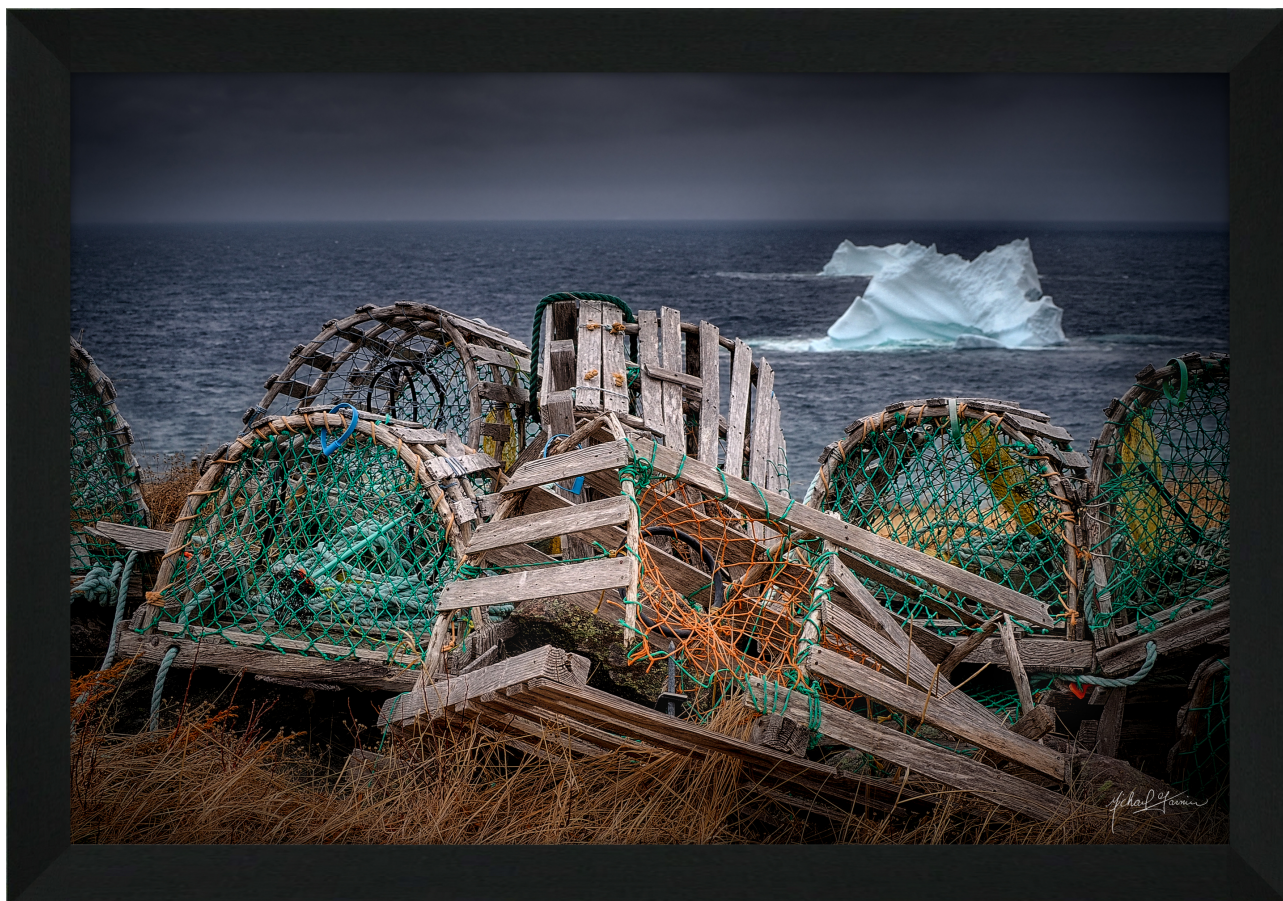

Product Images

Trap Pile Grass Iceberg

Description

Printed on canvas - Custom made to order. Allow **2-4 WEEKS** for production