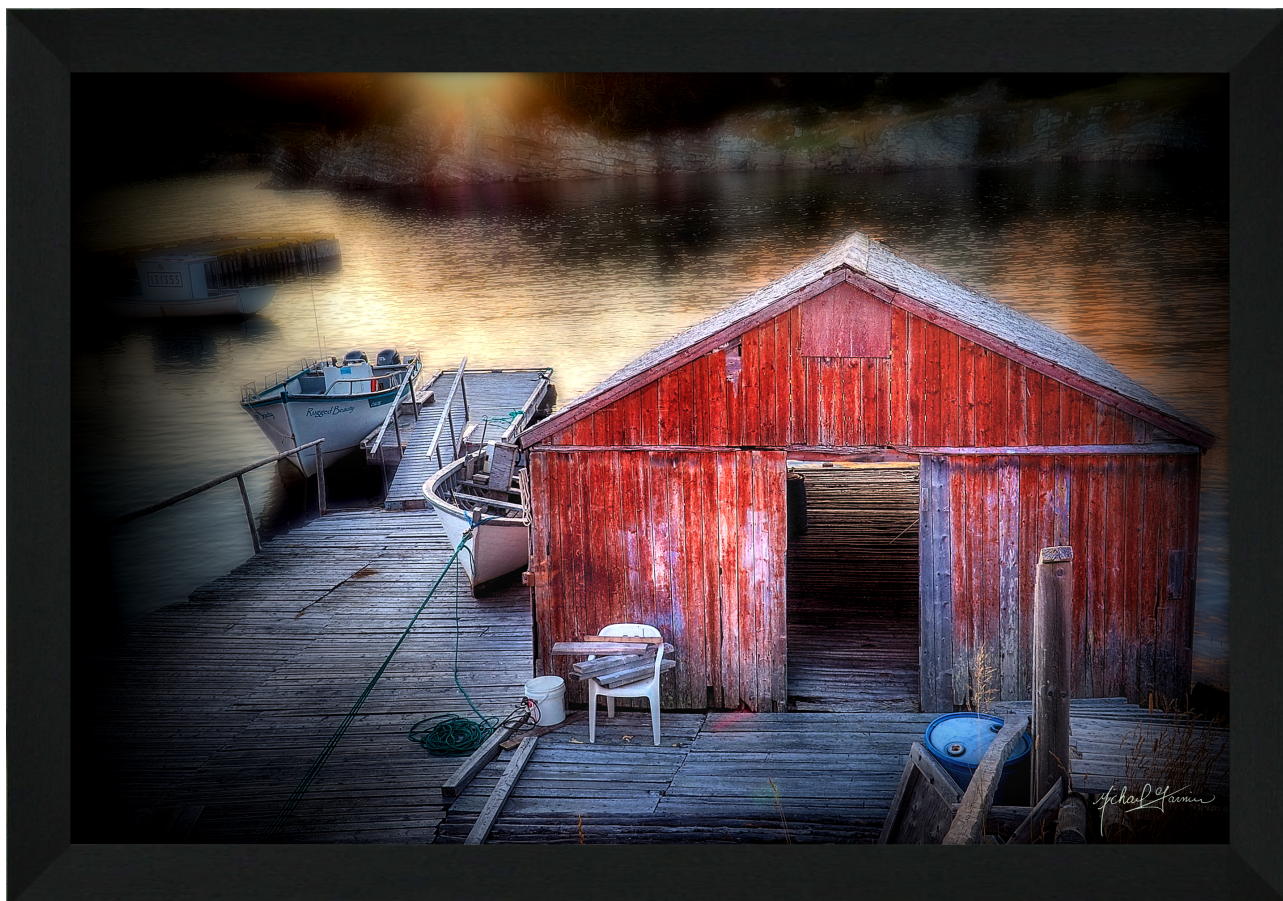

Product Images

Red Stage Blue Barrel Dorys

Description

Printed on canvas - Custom made to order. Allow **2-4 WEEKS** for production