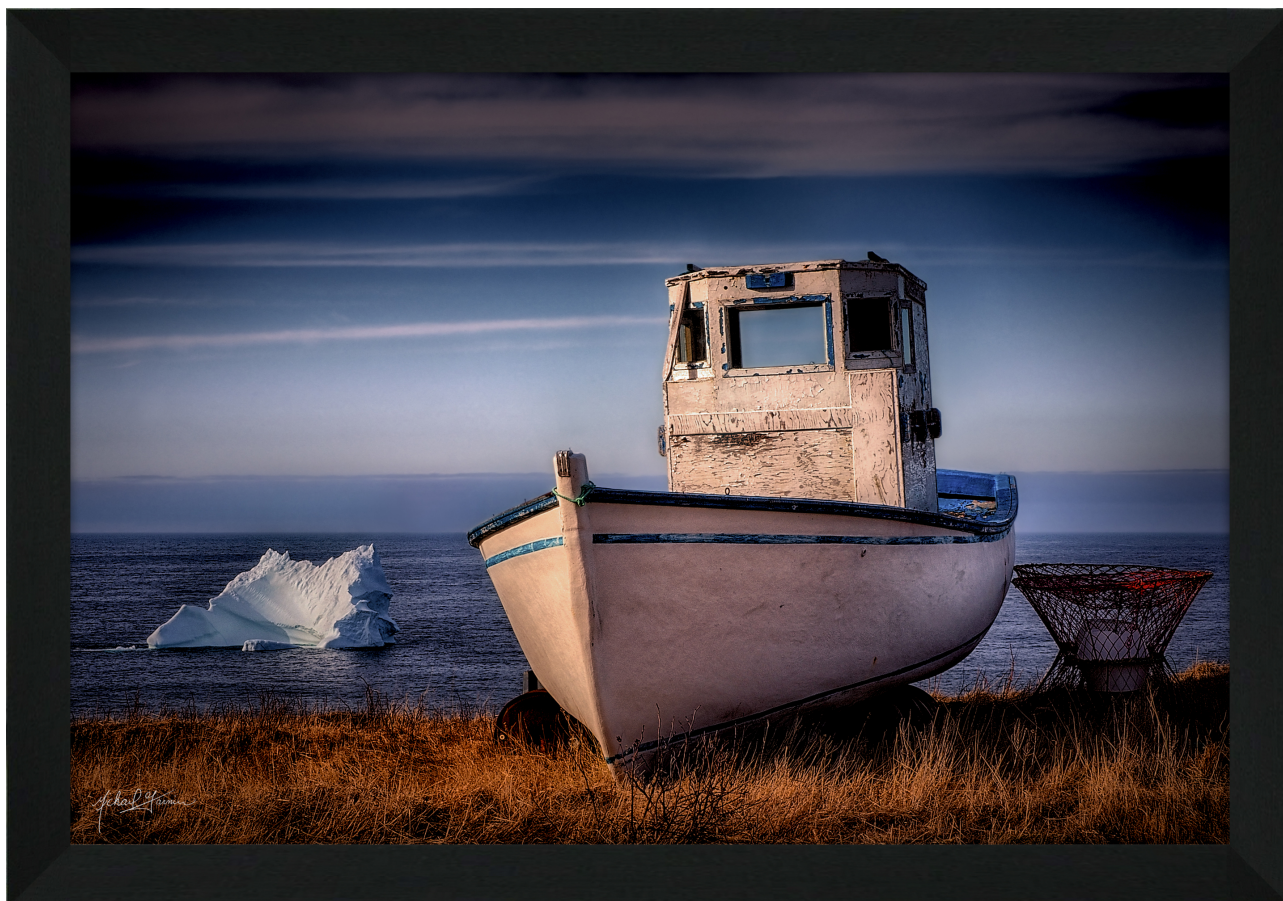

Product Images

Trap Boat Berg

Description

Printed on canvas - Custom made to order. Allow **2-4 WEEKS** for production