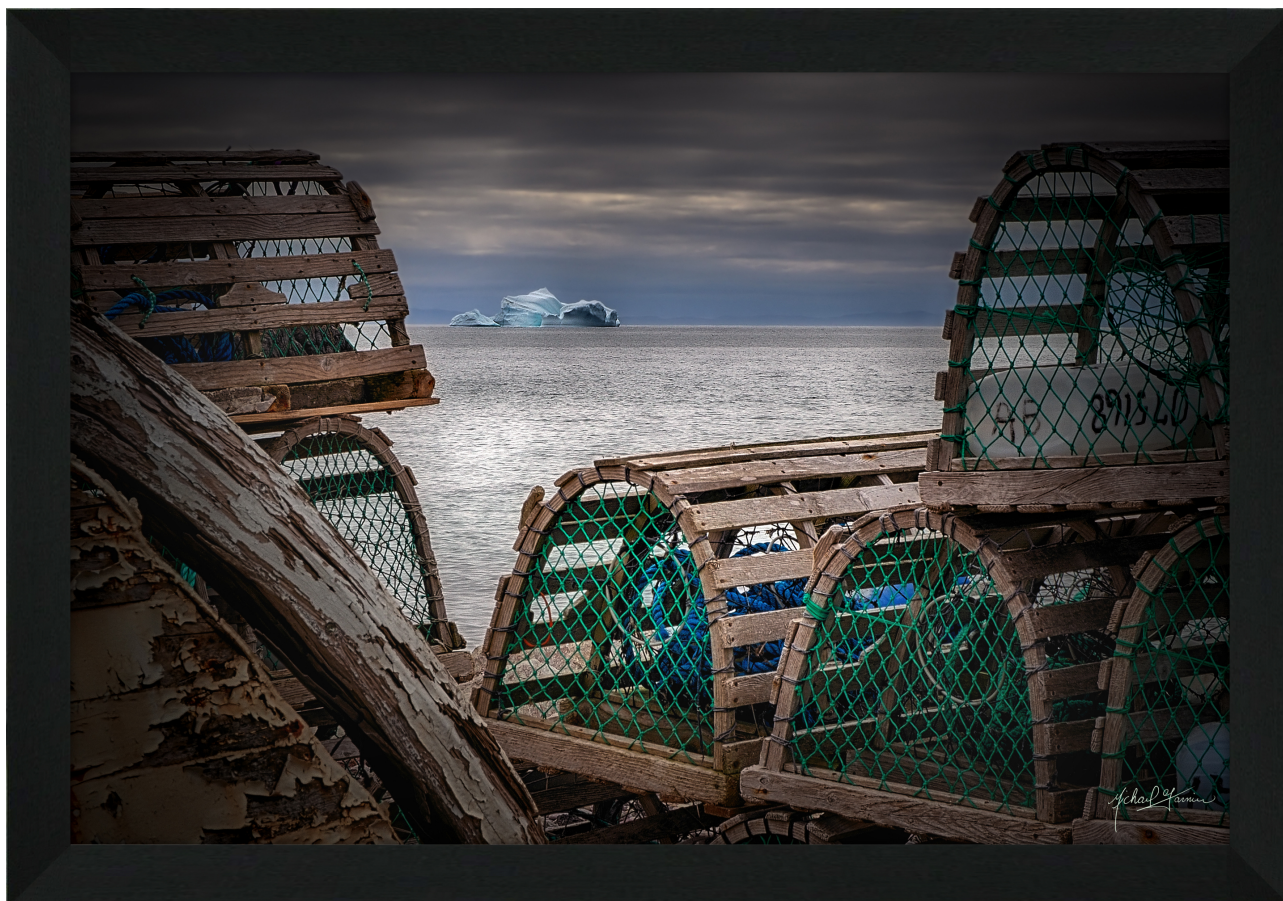

Product Images

Lobster Pots Distant Iceberg

Description

Printed on canvas - Custom made to order. Allow **2-4 WEEKS** for production