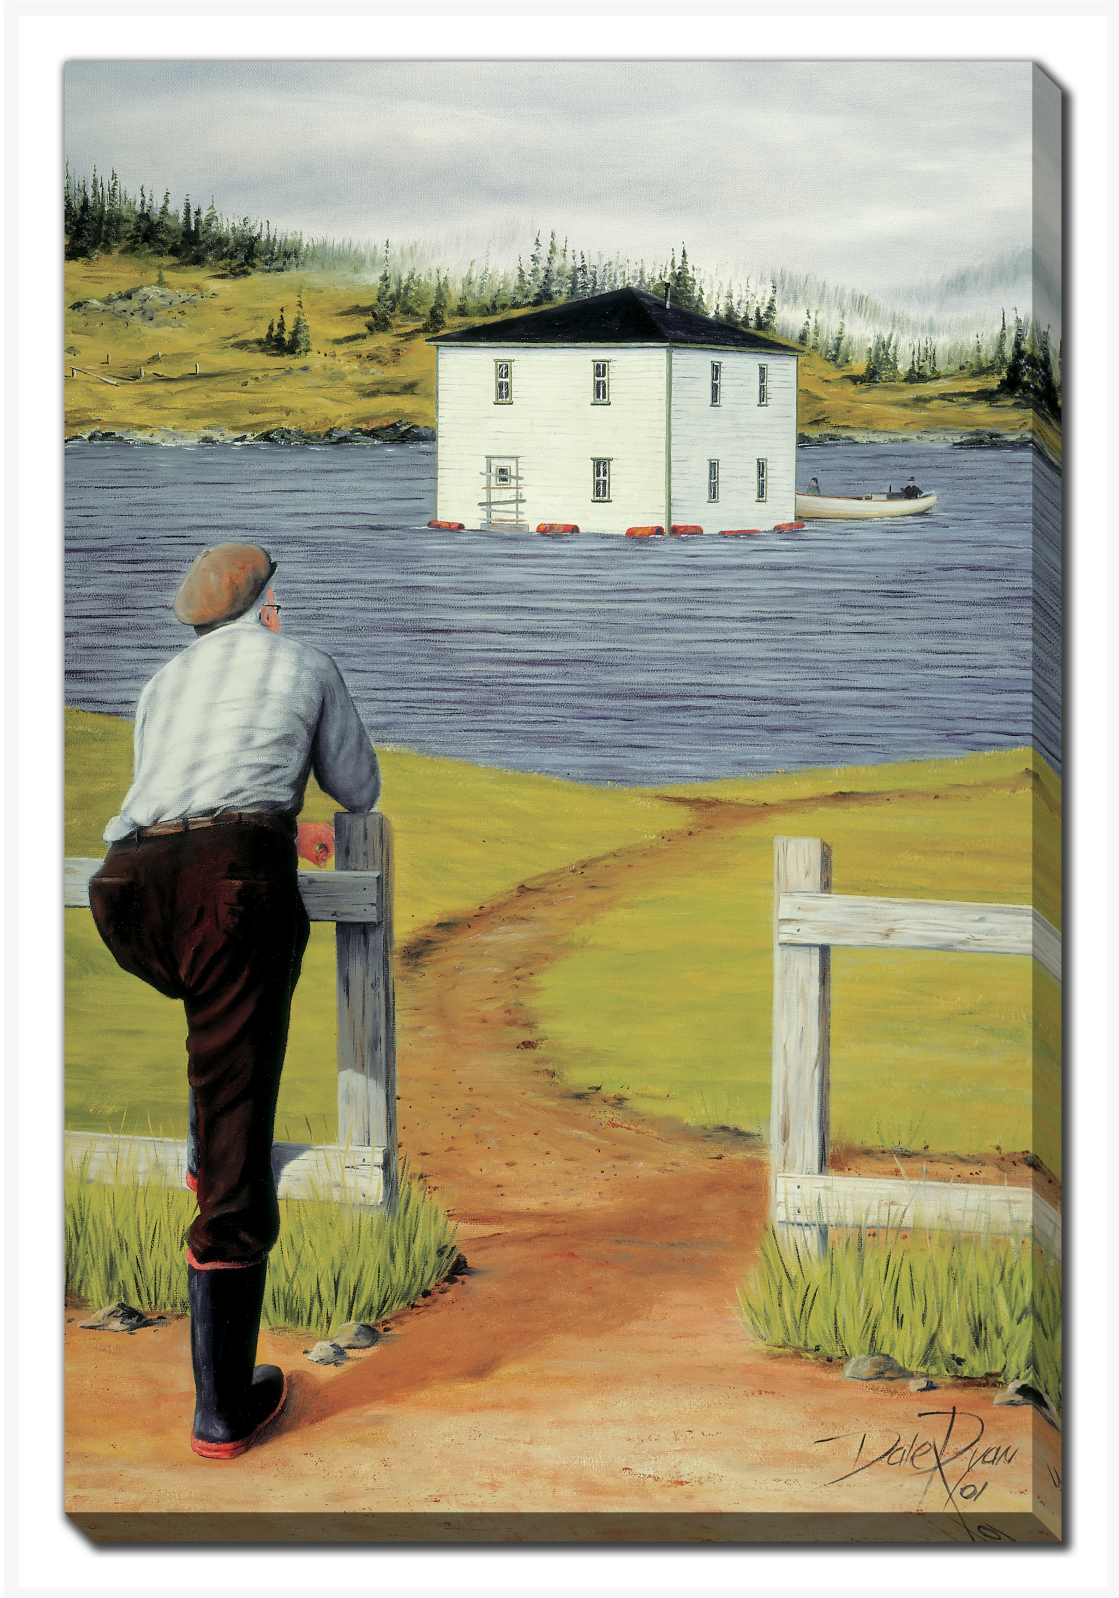

Product Images

Where Are They Now

Description

Printed on canvas - Custom made to order. Allow **2-4 WEEKS** for production

Products in this set

Where Are They Now

38x60

Printed on canvas - Custom made to order. Allow **2-4 WEEKS** for production

WHERE ARE THEY NOW

30X45

Printed on canvas - Custom made to order. Allow **2-4 WEEKS** for production

WHERE ARE THEY NOW

22X28

Printed on canvas - Custom made to order. Allow **2-4 WEEKS** for production

WHERE ARE THEY NOW

12X16

Printed on canvas - Custom made to order. Allow **2-4 WEEKS** for production