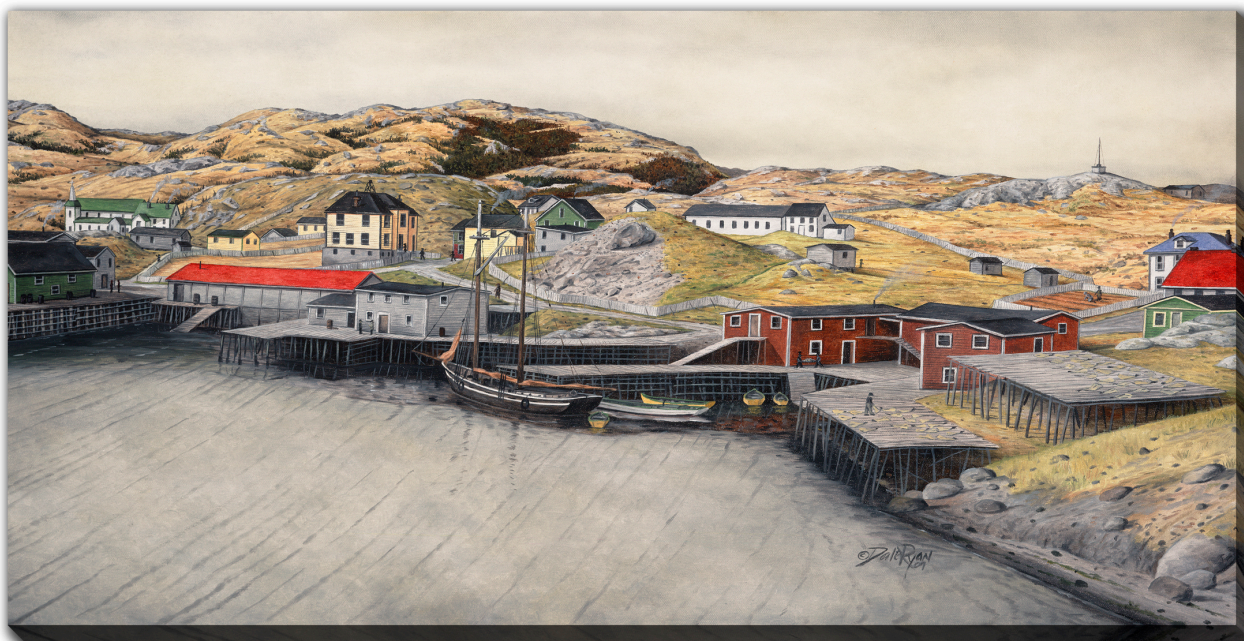

Product Images

The Old Burin Boardwalk

Description

Printed on canvas - Custom made to order. Allow **2-4 WEEKS** for production

Products in this set

The Old Burin Boardwalk

30X60

Printed on canvas - Custom made to order. Allow **2-4 WEEKS** for production

THE OLD BURIN BOARDWALK

20X40

Printed on canvas - Custom made to order. Allow **2-4 WEEKS** for production

THE OLD BURIN BOARDWALK

10X20

Printed on canvas - Custom made to order. Allow **2-4 WEEKS** for production