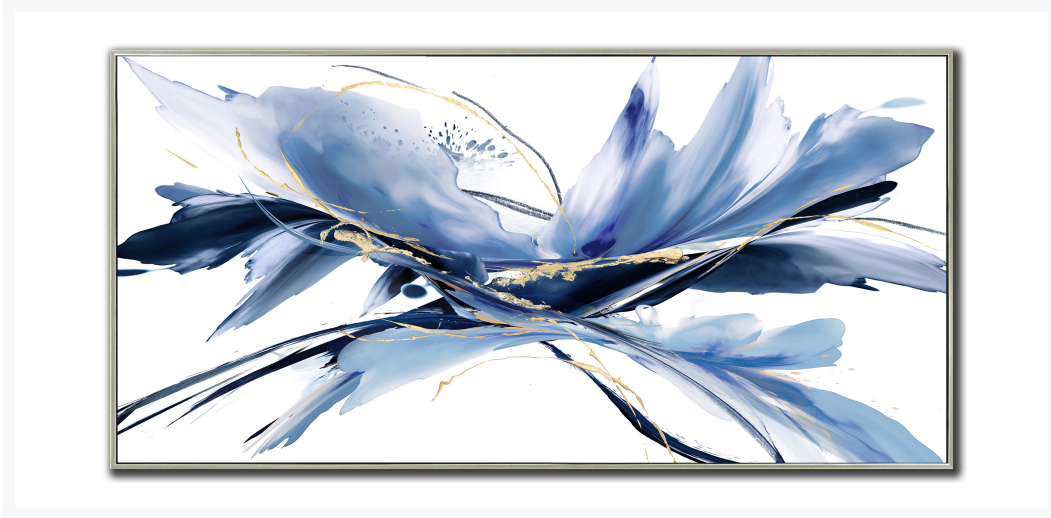

Product Images

Iris

Description

Hand embellished canvas art in a champagne floating frame