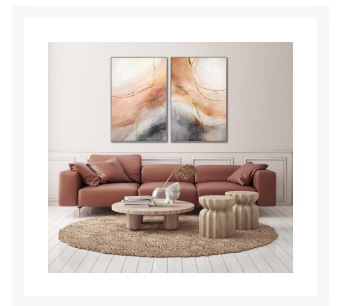

Product Images

Citrine Dream II

Description

Hand embellished canvas art in a champagne floating frame