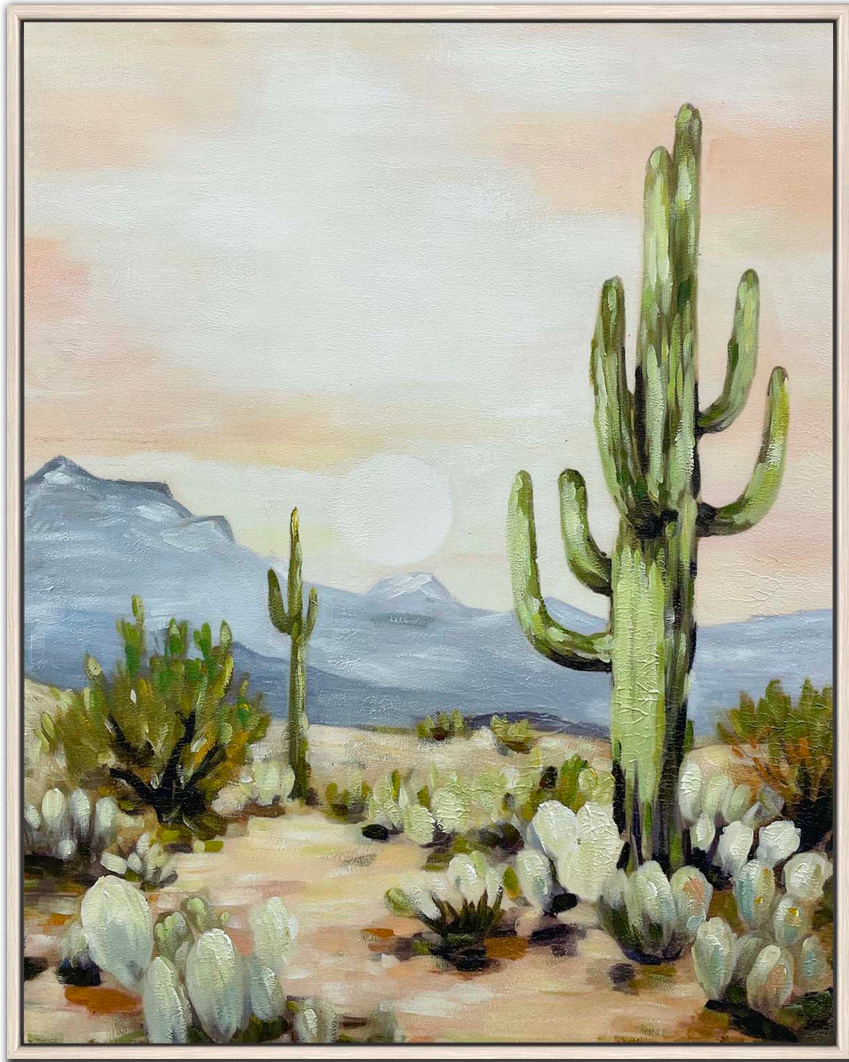

Product Images

Desert Morning II

Description

Hand embellished and heavily textured canvas art in a white floating frame