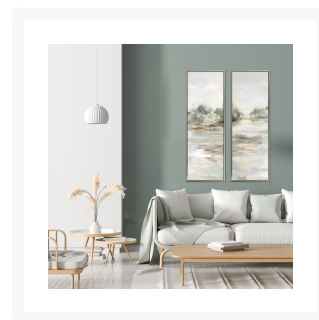

Product Images

Pastel Meadows II

Description

Hand embellished canvas art in a champagne floating frame