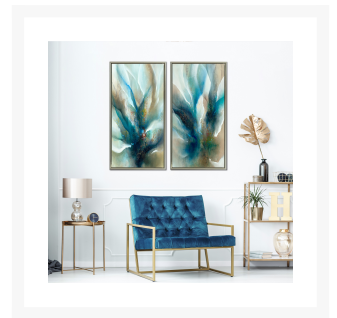

Product Images

Sapphire Lights II

Description

Hand embellished canvas art in a champagne floating frame