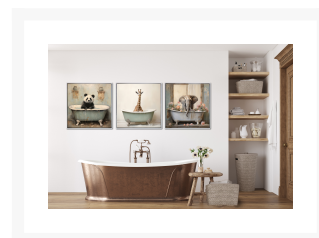

Product Images

Bathroom Giraffe Joy

Description

Hand embellished canvas art in a white floating frame