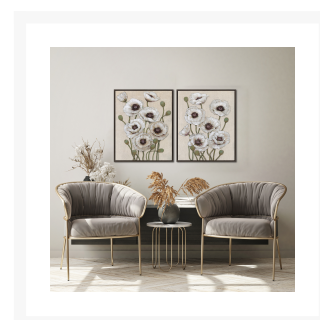

# Tall White Poppies II

## Description

Hand embellished canvas art in a dark grey floating frame