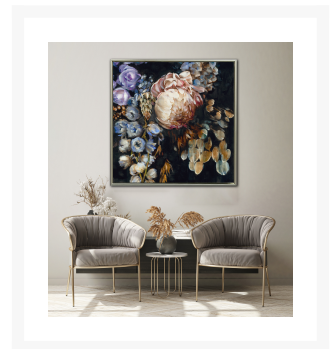

Product Images

Natural Wonder

Description

Hand embellished canvas art in a champagne floating frame