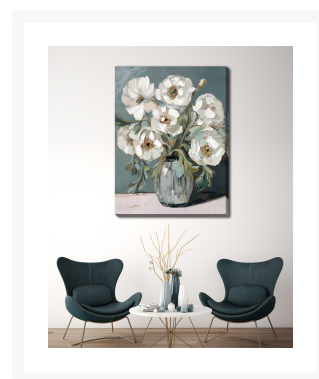

Product Images

Petal Porcelain

Description

Hand embellished canvas art gallery wrapped around pine stretcher bars