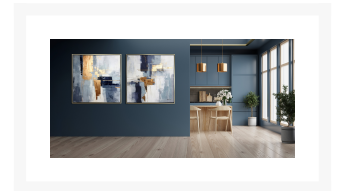

Product Images

Sapphire Strokes I

Description

Hand embellished canvas art in a champagne floating frame