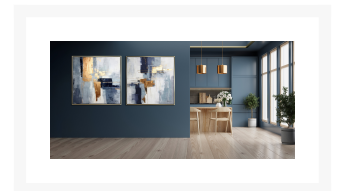

Product Images

Sapphire Strokes II

Description

Hand embellished canvas art in a champagne floating frame