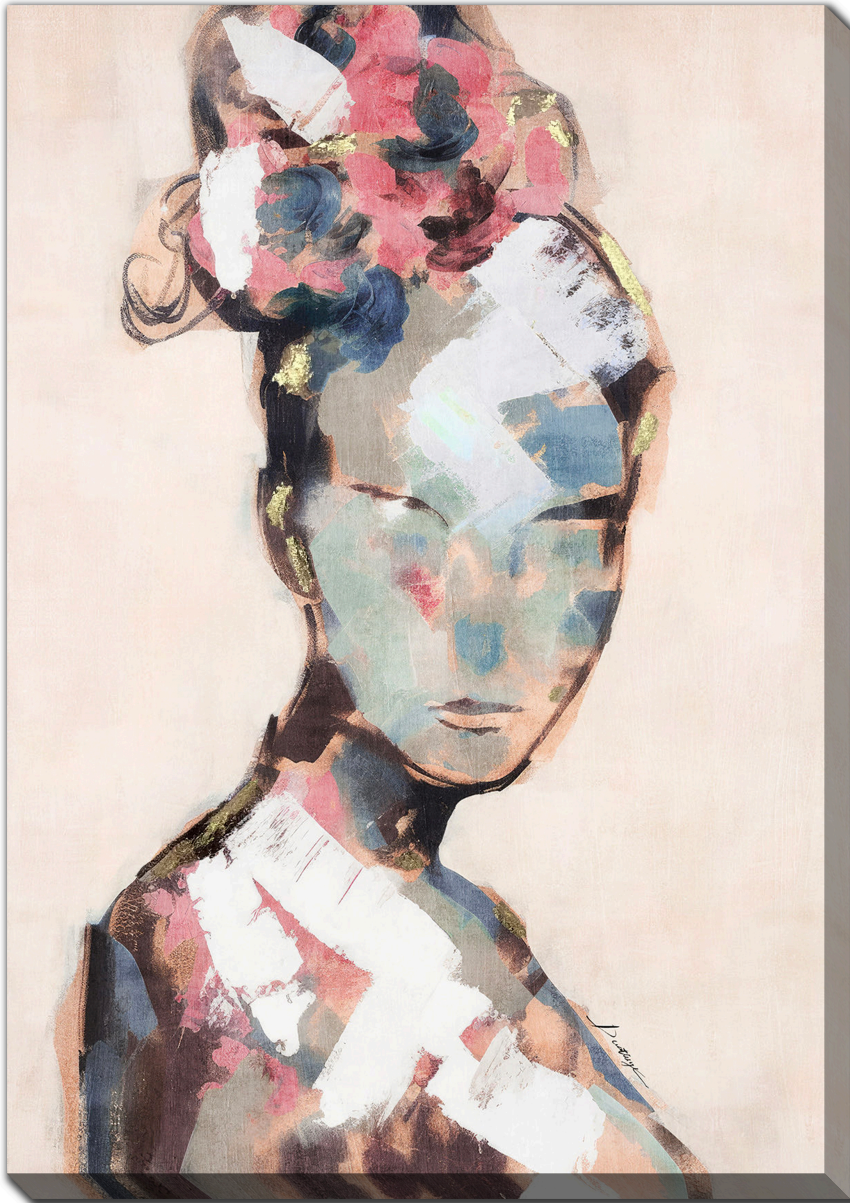

Product Images

Quiet Elegance I

Description

Hand embellished canvas art gallery wrapped around pine stretcher bars