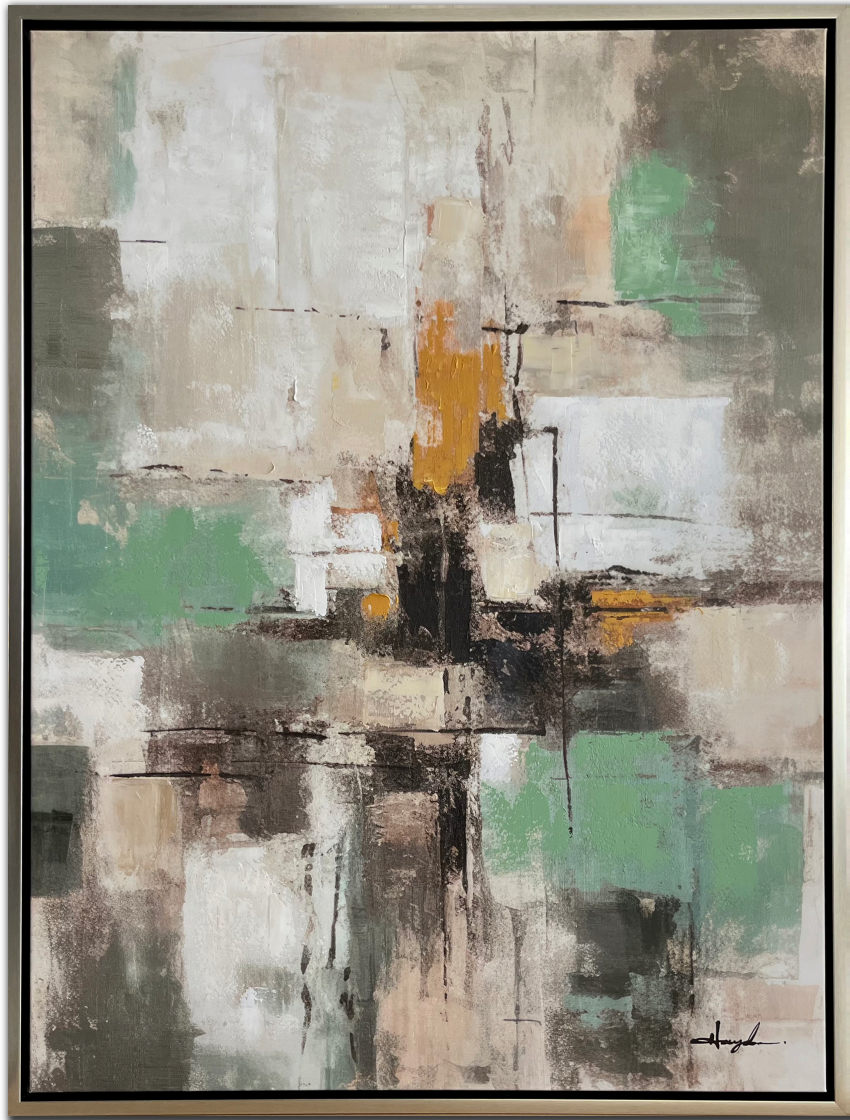

Product Images

Touch of Green

Description

Hand embellished canvas art in a champagne floating frame