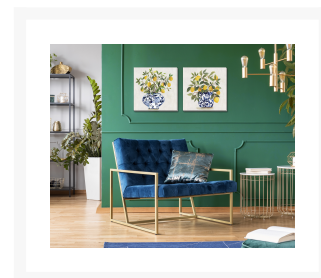

Product Images

Lemon Plant Set of 2

Description

Set of 2. hand embellished canvas art gallery-wrapped on pine stretcher bar frames presented in an open-faced box