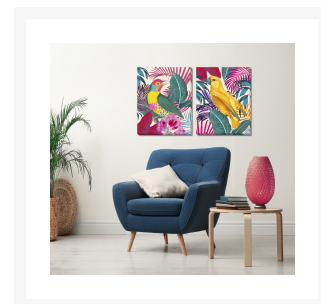

Product Images

Ecstatic Jungle Set of 2

Description

Set of 2. hand embellished canvas art gallery-wrapped on pine stretcher bar frames presented in an open-faced box