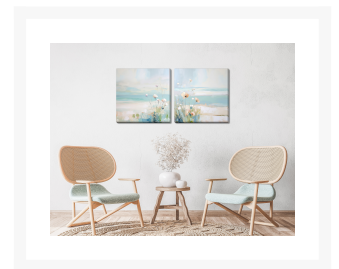

Product Images

Blue Abstracted Waters I

Description

Hand embellished canvas art. gallery wrapped around pine stretcher bars