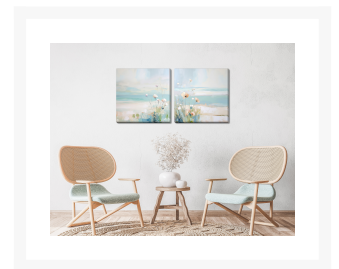

Product Images

Blue Abstracted Waters II

Description

Hand embellished canvas art. gallery wrapped around pine stretcher bars