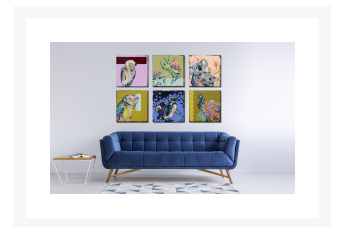

Product Images

Shell Games

Description

Hand embellished canvas art. gallery wrapped around pine stretcher bars