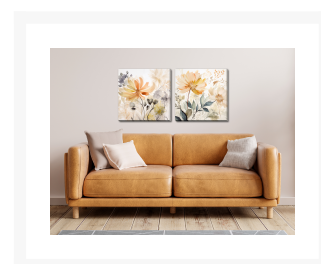

Product Images

Lush Botanical Serenity I

Description

Hand embellished canvas art. gallery wrapped around pine stretcher bars