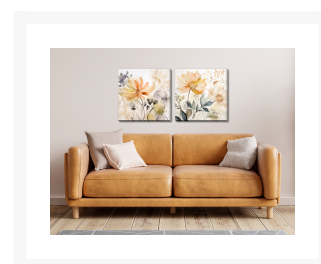

Product Images

Lush Botanical Serenity II

Description

Hand embellished canvas art. gallery wrapped around pine stretcher bars