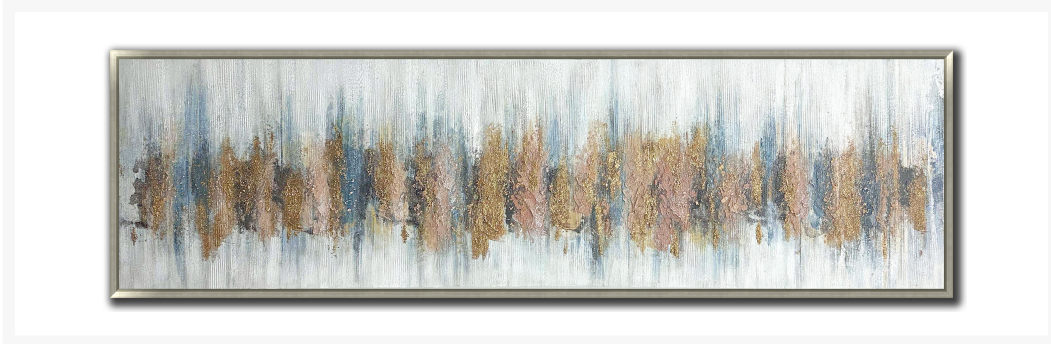

Product Images

Seasonal Shift

Description

Hand embellished and heavily textured canvas art in a champagne floating frame