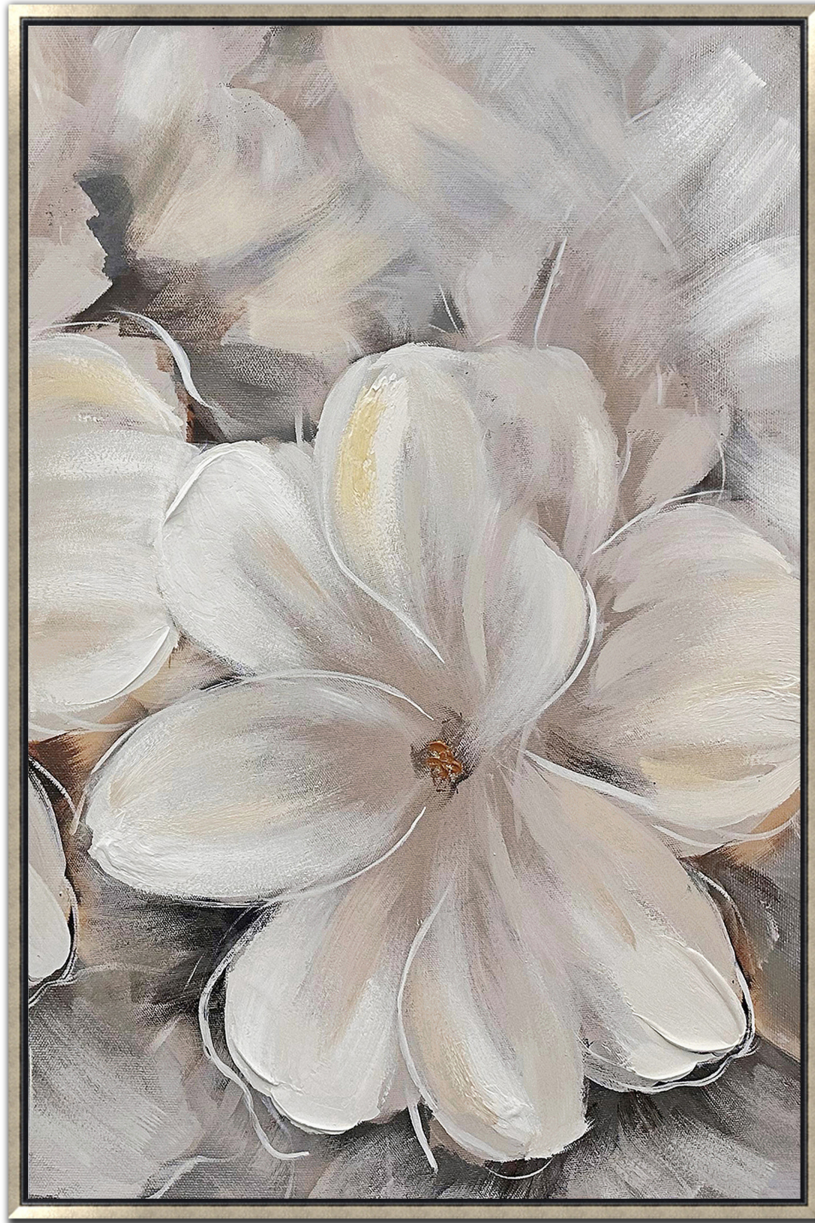

## Product Images

# Ethereal Bloom II

## Description

---

Hand embellished canvas art in a champagne floating frame