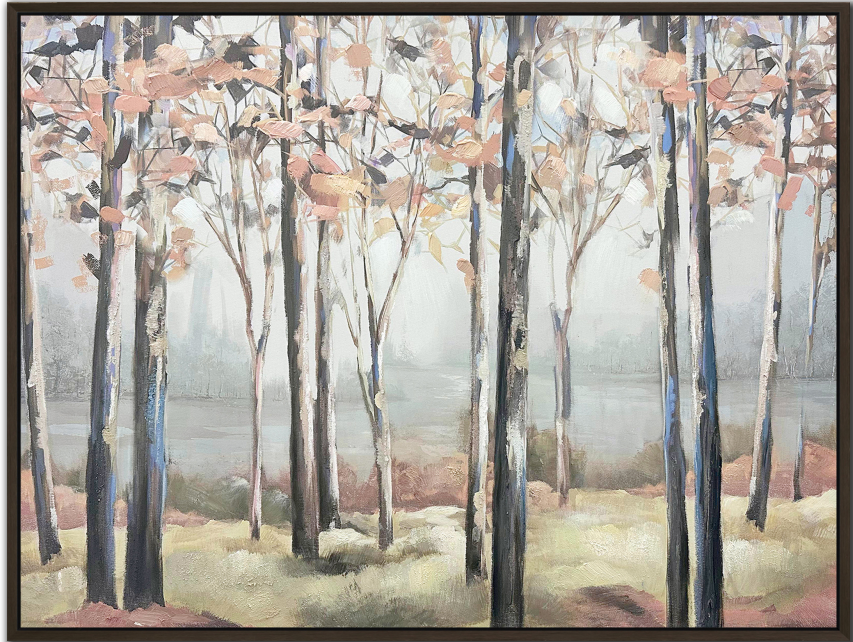

Product Images

Birch Whispers

Description

Hand embellished canvas art in a chocolate floating frame