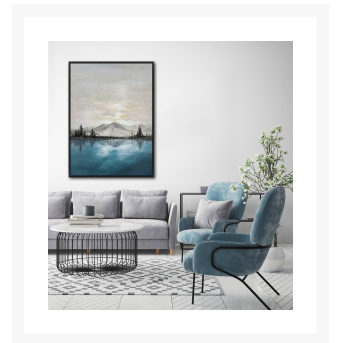

# Alpine Reflection

## Description

Hand embellished canvas art in a dark grey floating frame