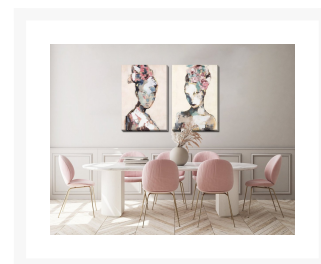

Product Images

Quiet Elegance Set of 2

Description

Matching set of Hand embellished canvas art gallery wrapped around pine stretcher bars