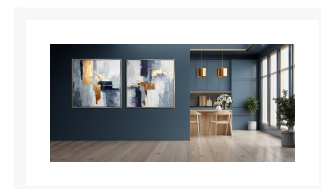

Product Images

Sapphire Strokes Set of 2

Description

Matching set of Hand embellished canvas art in a champagne floating frame