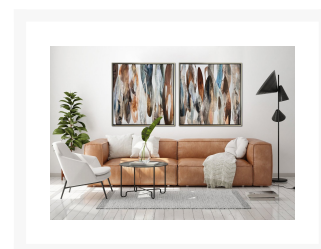

Product Images

Brown Motions Set of 2

Description

Matching set of Hand embellished canvas art in a champagne floating frame