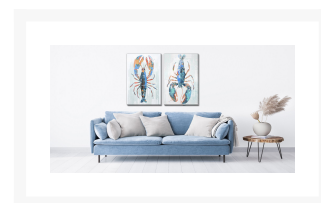

Product Images

Mosaic Lobster Set of 2

Description

Matching set of Hand embellished canvas art gallery wrapped around pine stretcher bars