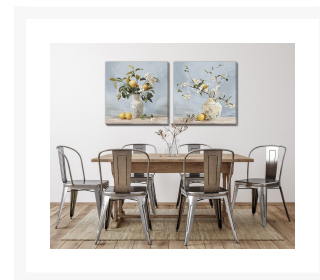

Product Images

Lemon Blossom Set of 2

Description

Matching set of Hand embellished canvas art gallery wrapped around pine stretcher bars