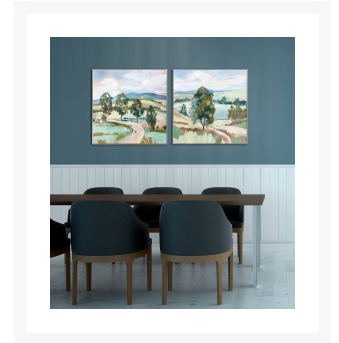

Product Images

Meadow Road Set of 2

Description

Matching set of Hand embellished canvas art in a champagne floating frame