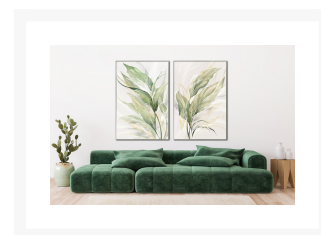

Product Images

Plant Flow Set of 2

Description

Matching set of Hand embellished canvas art in a champagne floating frame