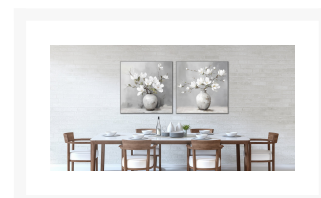

Product Images

Silent Magnolias Set of 2

Description

Matching set of Hand embellished canvas art in a silver floating frame