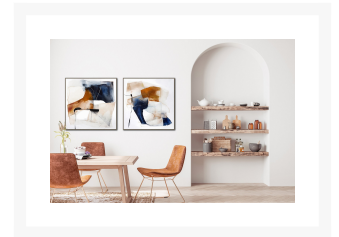

Product Images

Geometric Musing Set of 2

Description

Matching set of Hand embellished canvas art in a chocolate floating frame