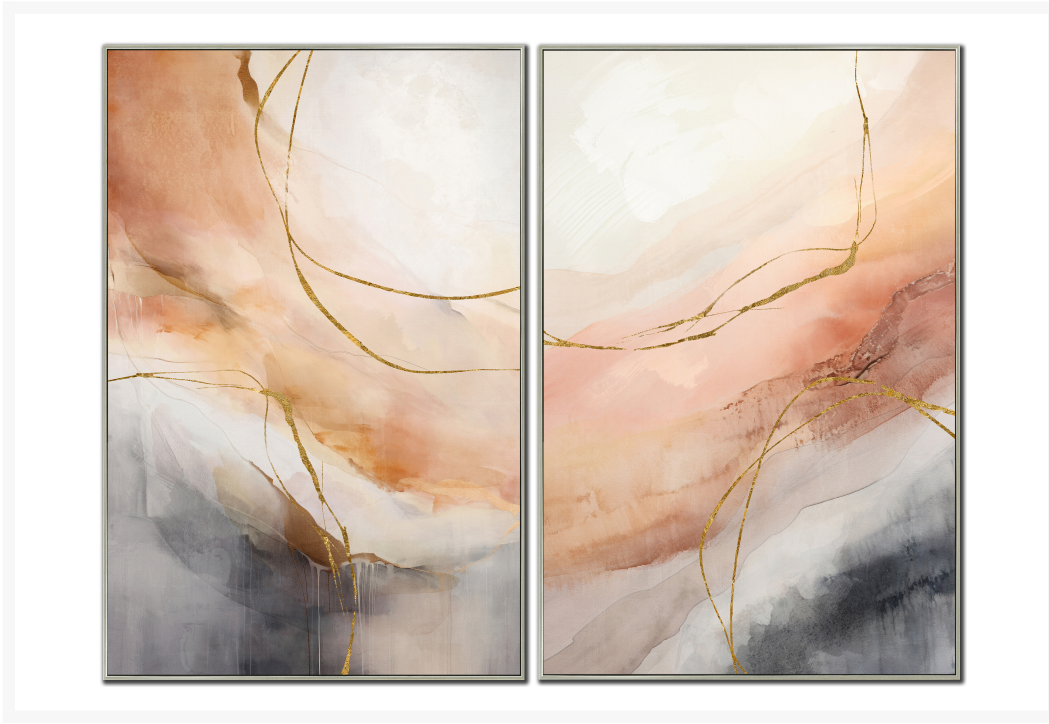

Product Images

Citrine Dream Set of 2

Description

Matching set of Hand embellished canvas art in a champagne floating frame