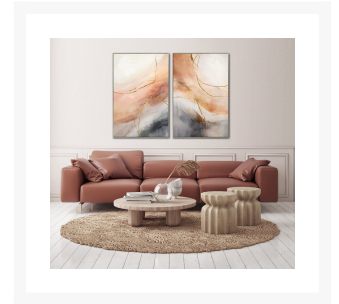

Product Images

Citrine Dream Set of 2

Description

Matching set of Hand embellished canvas art in a champagne floating frame