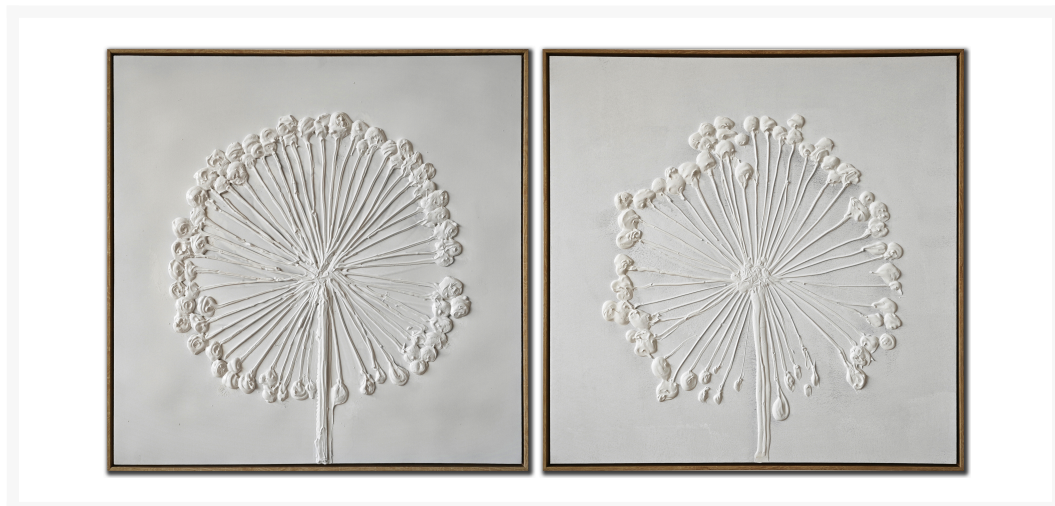

Product Images

Circular Grace Set of 2

Description

Matching set of Oil Painting on gallery wrapped canvas in a Natural Wood floating frame