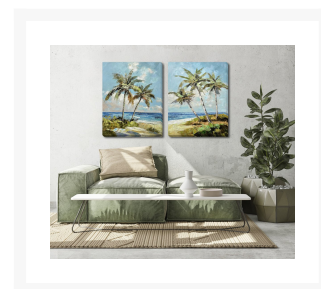

Product Images

Seaside Serenity Set of 2

Description

Matching set of Hand embellished and heavily textured canvas art gallery wrapped around pine stretcher bars