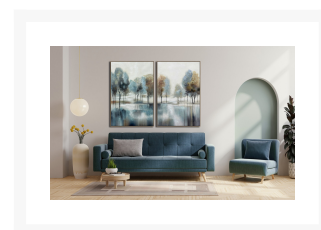

Product Images

Misty Grove Set of 2

Description

Matching set of Hand embellished and heavily textured canvas art in a oak floating frame