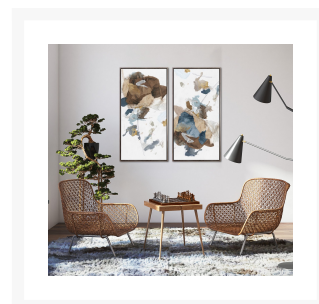

Product Images

Autumn Shadow Set of 2

Description

Matching set of Hand embellished canvas art in a barnwood floating frame