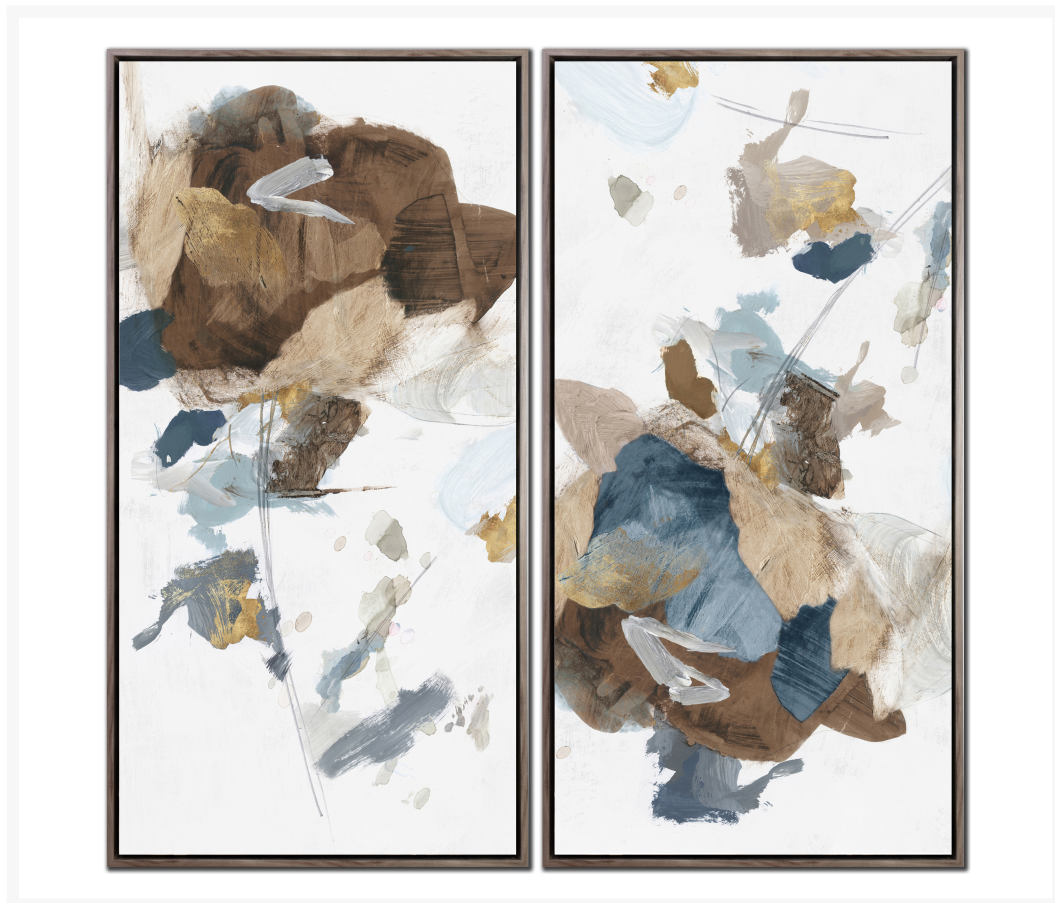

Product Images

Autumn Shadow Set of 2

Description

Matching set of Hand embellished canvas art in a barnwood floating frame