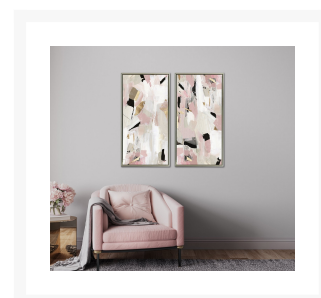

Product Images

Black Rose Gold Set of 2

Description

Matching set of Hand embellished canvas art with metallic foiled accents in a champagne floating frame