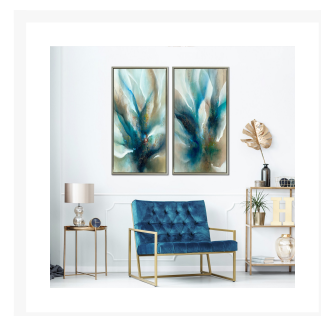

Product Images

Sapphire Lights Set of 2

Description

Matching set of Hand embellished canvas art in a champagne floating frame