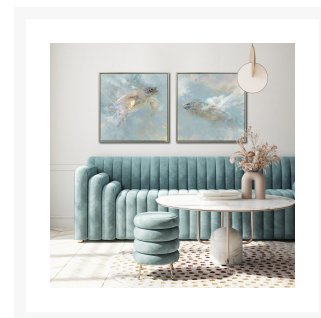

Product Images

Oceanic Turtle Set of 2

Description

Matching set of Hand embellished canvas art in a champagne floating frame