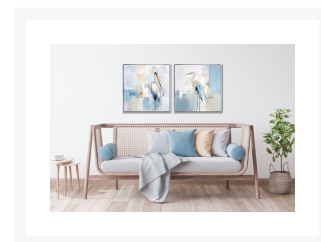

Product Images

Coastal Serene Set of 2

Description

Matching set of Hand embellished canvas art in a white floating frame